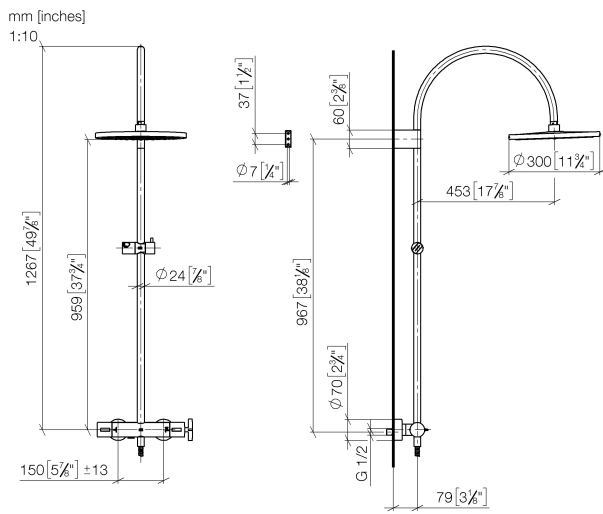

34 460 809

- shower with fixed riser projection 452mm
- overhead shower: rain flow
- rain shower Ø 300 mm
- rain shower with anti-scale system
- max. rainshower flow 14 l/min
- Function from: 10 l/min
- rotary diverter with volume control and shut-off function
- slide-on rosettes Ø 70 mm
- height of fittings up to rain shower (bottom edge) 964mm
- height of fittings up to top edge of elbow 1267mm
- gauge 150 mm - 13 mm
- metal shower hose 1750mm with integrated anti-twist protection
- 1/2" connection
- slide bar
- Pipe diameter 23.5 mm

This article does not include a hand shower!

Intrinsic protection against back flow.

	Chrome	34 460 809-00
	Brushed Platinum	34 460 809-06
	Platinum	34 460 809-08
	Dark Chrome	34 460 809-19
	Brushed Durabrass (23kt Gold)	34 460 809-28
	Brushed Bronze	34 460 809-42
	Brushed Champagne (22kt Gold)	34 460 809-46
	Champagne (22kt Gold)	34 460 809-47
	Brushed Dark Platinum	34 460 809-99

34 460 809

Flow rate chart

Certificates

Belgaqua_24-006- LGA_38736.
27_8.

34 460 809

Spare parts list

No.	Item Number	Name	Quantity used	Delivery time
1	04 12 05 091 00-00	shower	1	10
2	04 28 22 346 00-00	pipe	1	10
3	09 14 10 008 90	seal	1	2
4	90 17 11 150 00-00	holder	1	10
5	28 322 970-00	Metal shower hose 1/2" x 3/8" x 1750 mm - Chrome	1	2
6	12 570 970-00	Slide unit - Chrome	1	10
7	90 28 22 349 00-00	pipe	1	10
8	04 17 01 250 00-00	connection	1	10
9	90 17 33 015 00-00	handle	1	10
10	90 14 20 026 00 90	seal	1	2
11	90 17 33 030 00-00	handle	1	10