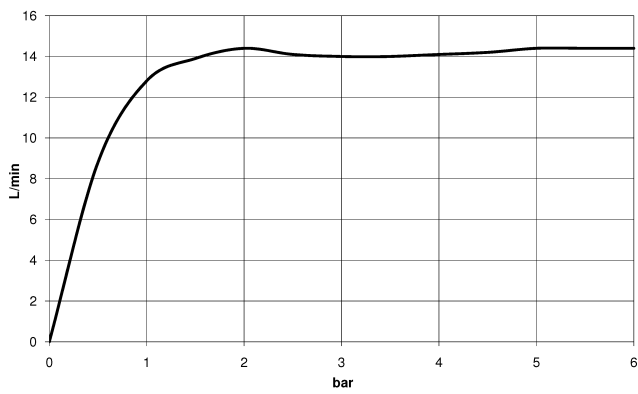

34 460 809

- shower with fixed riser projection 452mm
- overhead shower: rain flow
- rain shower Ø 300 mm
- rain shower with anti-scale system
- max. rainshower flow 14 l/min
- Function from: 10 l/min
- rotary diverter with volume control and shut-off function
- slide-on rosettes Ø 70 mm
- height of fittings up to rain shower (bottom edge) 964mm
- height of fittings up to top edge of elbow 1267mm
- gauge 150 mm - 13 mm
- metal shower hose 1750mm with integrated anti-twist protection
- 1/2" connection
- slide bar
- Pipe diameter 23.5 mm

This article does not include a hand shower!

Intrinsic protection against back flow.

	Chrome	34 460 809-00
	Brushed Platinum	34 460 809-06
	Platinum	34 460 809-08
	Dark Chrome	34 460 809-19
	Brushed Durabrass (23kt Gold)	34 460 809-28
	Brushed Bronze	34 460 809-42
	Brushed Champagne (22kt Gold)	34 460 809-46
	Champagne (22kt Gold)	34 460 809-47
	Brushed Dark Platinum	34 460 809-99

34 460 809

Flow rate chart

Certificates

Belgaqua_24-006- LGA_38736.
27_8.

34 460 809

Spare parts list

No.	Item Number	Name	Quantity used	Delivery time
1	04 12 05 091 00-00	shower	1	10
2	04 28 22 346 00-00	pipe	1	10
3	09 14 10 008 90	seal	1	2
4	90 17 11 150 00-00	holder	1	10
5	28 322 970-00	Metal shower hose 1/2" x 3/8" x 1750 mm - Chrome	1	2
6	12 570 970-00	Slide unit - Chrome	1	10
7	90 28 22 349 00-00	pipe	1	10
8	04 17 01 250 00-00	connection	1	10
9	90 17 33 015 00-00	handle	1	10
10	90 14 20 026 00 90	seal	1	2
11	90 17 33 030 00-00	handle	1	10